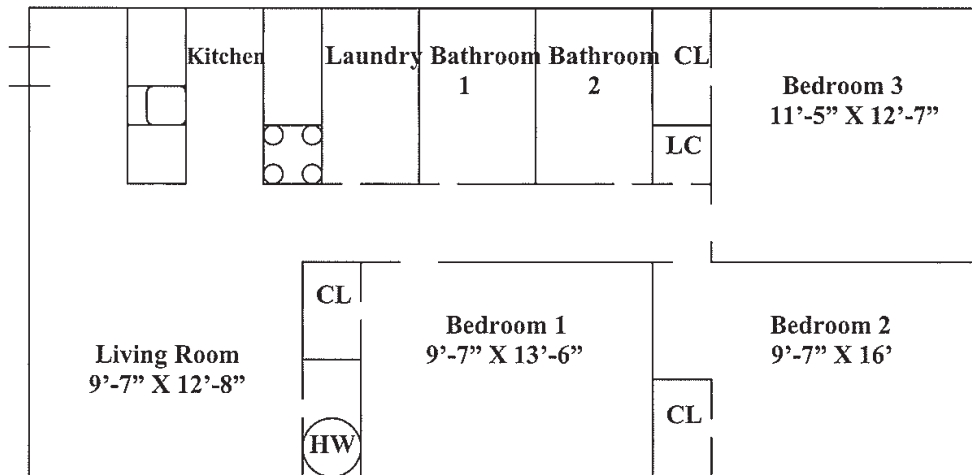

RADFORD UNIVERSITY

Housing and Residential Life

1117-G & K CLEMENT STREET

- 5 Bedroom Apartment
- 2 Bathroom
- Refrigerator
- Stove
- Dishwasher
- Garbage Disposal
- Wall-to-Wall Carpet
- Central Air

NOT TO SCALE

RADFORD UNIVERSITY

Housing and Residential Life

1117-A CLEMENT STREET

- 3 Bedroom Apartment
- 1 Bathroom
- Refrigerator
- Stove
- Dishwasher
- Garbage Disposal
- Wall-to-Wall Carpet
- Central Air

RADFORD UNIVERSITY

Housing and Residential Life

1117-E & I CLEMENT STREET

- 3 Bedroom Apartment
- 2 Bathroom
- Refrigerator
- Stove
- Washer/dryer
- Dishwasher
- Garbage Disposal
- Wall-to-Wall Carpet
- Central Air

NOT TO SCALE