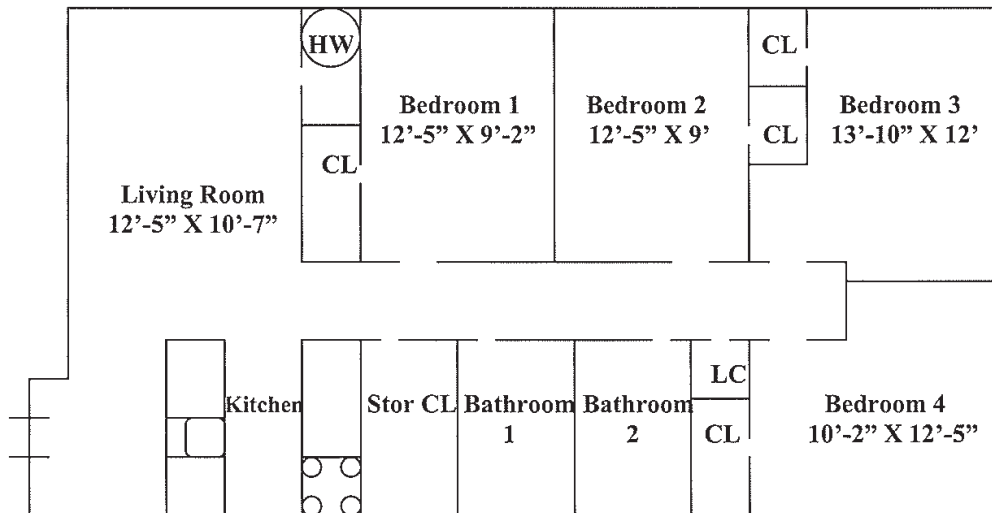

RADFORD UNIVERSITY

Housing and Residential Life

1117-H & L CLEMENT STREET

- 4 Bedroom Apartment
- 2 Bathroom
- Washer/Dryer
- Refrigerator
- Stove
- Dishwasher
- Garbage Disposal
- Wall-to-Wall Carpet
- Central Air

NOT TO SCALE

RADFORD UNIVERSITY

Housing and Residential Life

1117-B CLEMENT STREET

- 5 Bedroom Apartment
- 2 Bathrooms
- Refrigerator
- Stove
- Dishwasher
- Garbage Disposal
- Wall-to-Wall Carpet
- Central Air