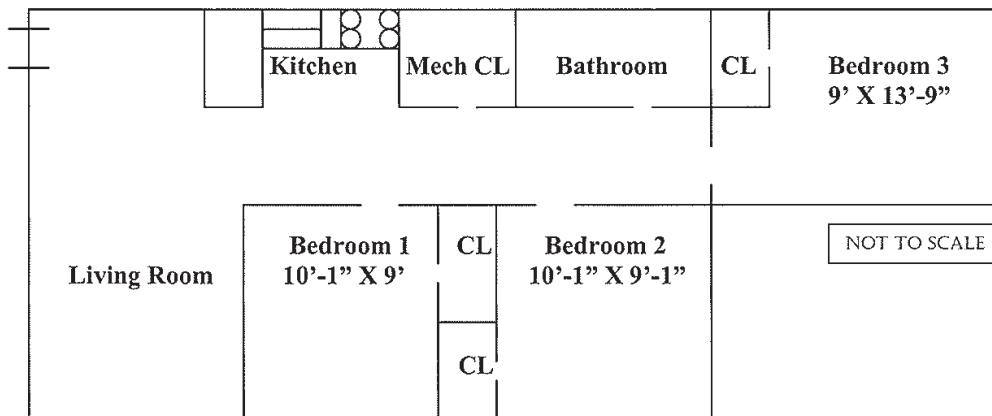

- 3 Bedroom Apartment
- 1 Bathroom
- Refrigerator
- Stove
- Dishwasher
- Garbage Disposal
- Wall-to-Wall Carpet
- Central Air