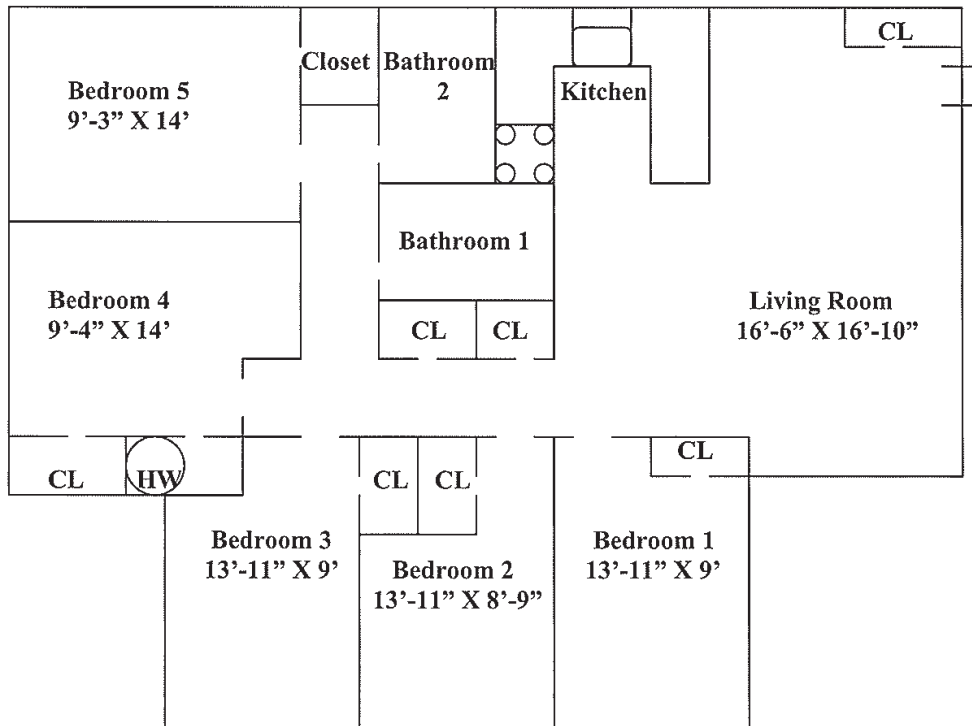

NOT TO SCALE

RADFORD UNIVERSITY

Housing and Residential Life

1117-B CLEMENT STREET

- 5 Bedroom Apartment
- 2 Bathrooms
- Refrigerator
- Stove
- Dishwasher
- Garbage Disposal
- Wall-to-Wall Carpet
- Central Air

RADFORD UNIVERSITY

Housing and Residential Life

1117-F, J CLEMENT STREET

- 5 Bedroom Apartment
- 2 Bathroom
- Refrigerator
- Stove
- Dishwasher
- Garbage Disposal
- Wall-to-Wall Carpet
- Central Air

NOT TO SCALE

RADFORD UNIVERSITY

Housing and Residential Life

1117-G & K CLEMENT STREET

- 5 Bedroom Apartment
- 2 Bathroom
- Refrigerator
- Stove
- Dishwasher
- Garbage Disposal
- Wall-to-Wall Carpet
- Central Air

NOT TO SCALE