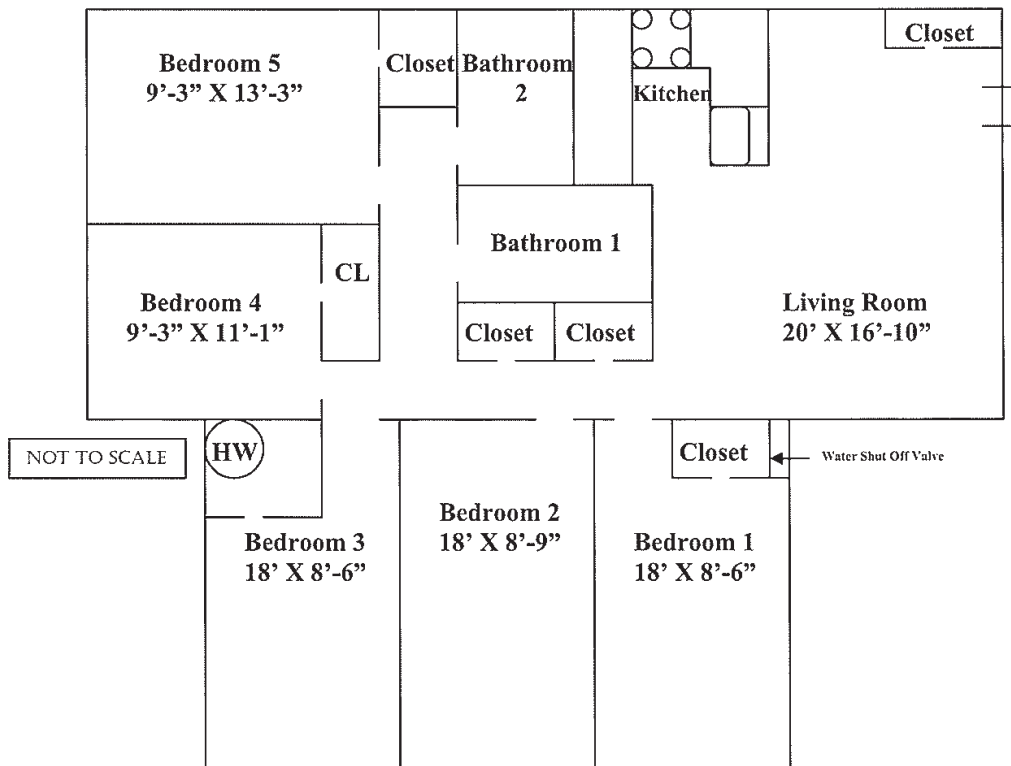

RADFORD UNIVERSITY

Housing and Residential Life

1117-H & L CLEMENT STREET

- 4 Bedroom Apartment
- 2 Bathroom
- Washer/Dryer
- Refrigerator
- Stove
- Dishwasher
- Garbage Disposal
- Wall-to-Wall Carpet
- Central Air

NOT TO SCALE

RADFORD UNIVERSITY

Housing and Residential Life

1117-B CLEMENT STREET

- 5 Bedroom Apartment
- 2 Bathrooms
- Refrigerator
- Stove
- Dishwasher
- Garbage Disposal
- Wall-to-Wall Carpet
- Central Air

RADFORD UNIVERSITY

Housing and Residential Life

1117-F, J CLEMENT STREET

- 5 Bedroom Apartment
- 2 Bathroom
- Refrigerator
- Stove
- Dishwasher
- Garbage Disposal
- Wall-to-Wall Carpet
- Central Air

NOT TO SCALE

RADFORD UNIVERSITY

Housing and Residential Life

1117-G & K CLEMENT STREET

- 5 Bedroom Apartment
- 2 Bathroom
- Refrigerator
- Stove
- Dishwasher
- Garbage Disposal
- Wall-to-Wall Carpet
- Central Air

NOT TO SCALE