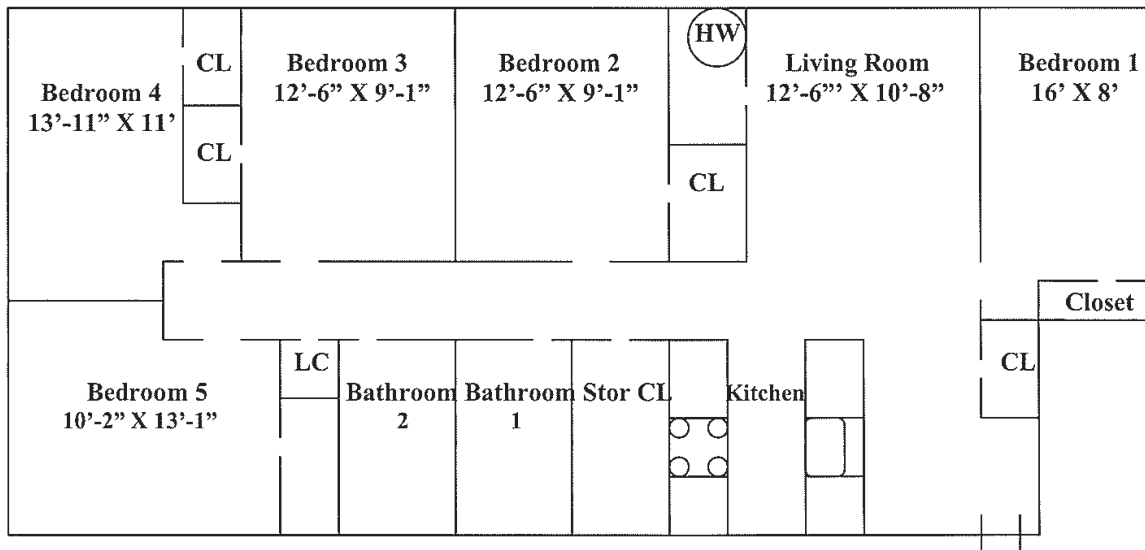

RADFORD UNIVERSITY

Housing and Residential Life

1117-F, J CLEMENT STREET

- 5 Bedroom Apartment
- 2 Bathroom
- Refrigerator
- Stove
- Dishwasher
- Garbage Disposal
- Wall-to-Wall Carpet
- Central Air

NOT TO SCALE

RADFORD UNIVERSITY

Housing and Residential Life

1117-G & K CLEMENT STREET

- 5 Bedroom Apartment
- 2 Bathroom
- Refrigerator
- Stove
- Dishwasher
- Garbage Disposal
- Wall-to-Wall Carpet
- Central Air

NOT TO SCALE

RADFORD UNIVERSITY

Housing and Residential Life

1117-A CLEMENT STREET

- 3 Bedroom Apartment
- 1 Bathroom
- Refrigerator
- Stove
- Dishwasher
- Garbage Disposal
- Wall-to-Wall Carpet
- Central Air

RADFORD UNIVERSITY